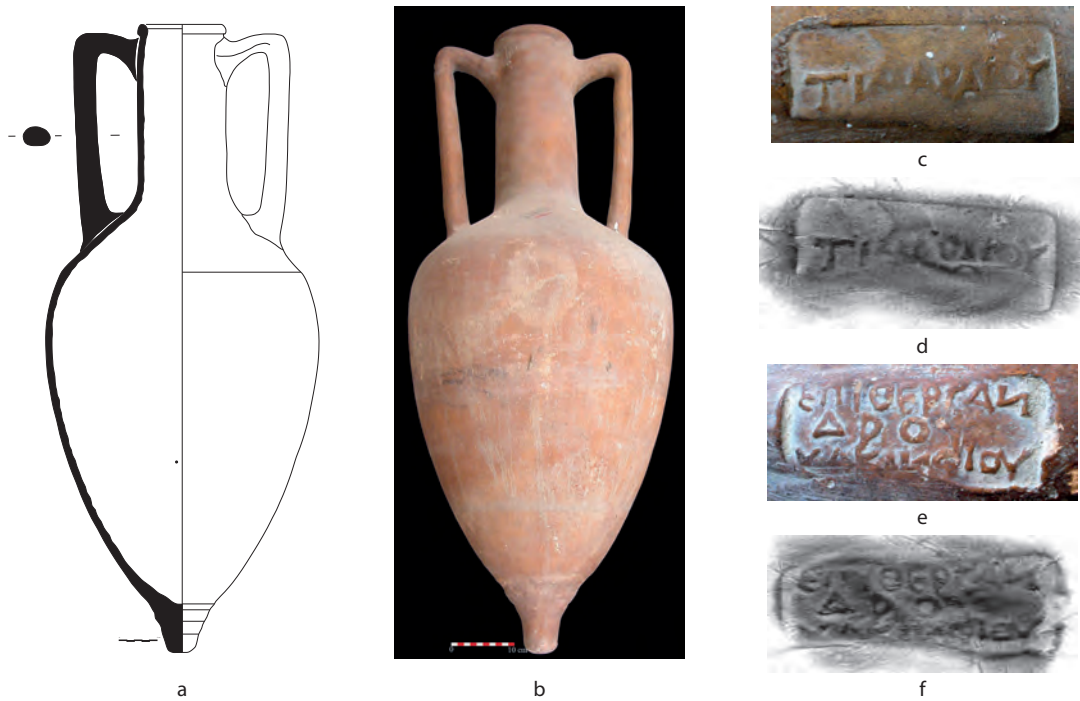

324. Inv. no.: 21703

- Dimensions:* Diameter (Min.): 9 cm; Diameter (Max.): 11.3 cm; Height: 83 cm; Height of handles: 27.5 cm; Diameter of foot: 4 cm; Section of handles: Round.
- Fabric:* Colour of clay: 5 YR 7/6 reddish yellow; Colour of surface: 5 YR 7/4 pink; Texture of clay: Medium hard; Inclusions: Quartz.
- Dimensions of stamp:* Rectangular, 3.8 cm x 1.5 cm.
- Inscription:* Τιμαράτου.
- Producer:* Timaratos (fig. 324c-d).
- Dimensions of stamp:* Rectangular, 3.8 cm x 1.7 cm.
- Inscription:* Ἐπὶ Θερσάν-
δρου
Ἵακινθίου
- Eponym:* Thersandros; Month Name: Hyakinthios (fig. 324e-f).
- Amphora type:* Canonical Rhodian.
- Origin:* Rhodes.
- Date:* 137/136 - 135 BC 473.
- Description:* Outcurved rectangular rim, long cylindrical neck, round-sectioned vertical handles rising up to rim and ovoid body tapering to a conical solid spike.
- Bibliography:* BRECCIA 1924, p. 278, no. 26; EMPEREUR, HESNARD 1987, p. 62, no. 12; ŞENOL G.C. 2016, p. 114, fig. 167 (RE-ΘΕΡΣΑΝΔΡΟΣ-ΥΑΚΙΝΘΙΟΣ-001); RF-TIMAPATOS-002).

Figure 324: Rhodian Amphora, a. drawing N. Sigalas, 1:10; b. photograph 1:10; c. stamp photograph 1:1; d. stamp rubbing 1:1; e. stamp photograph 1:1; f. stamp rubbing 1:1